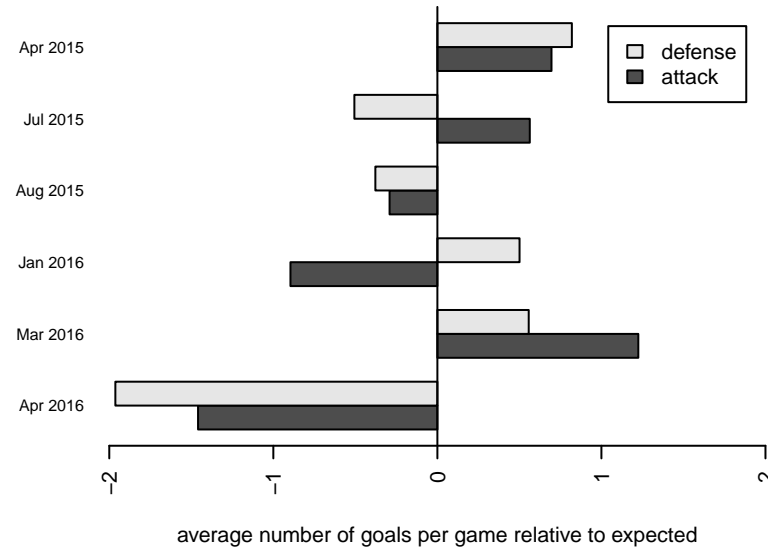

Performance relative to 13 month average