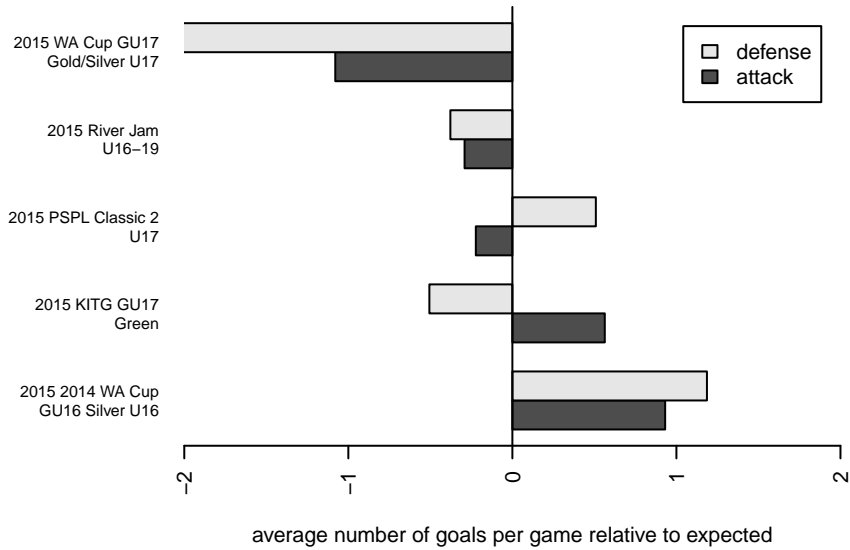

West Narrows FC Blue G98

West Narrows FC
 Gig Harbor, WA
 G98 total strength=1075
 attack=3.23 defense=2.09
 fall league = PSPL Classic 2 U17

alt names used:
 WEST NARROWSFC BLUE G98 (WA)
 WNFC Blue G'98
 West Narrows F.C. Blue 98
 WEST NARROWSFC BLUE G98 (WA)

Venues played:
 2015 2014 WA Cup GU16 Silver U16
 2015 KITG GU17 Green
 2015 River Jam U16-19
 2015 PSPL Classic 2 U17
 2015 WA Cup GU17 Gold/Silver U17

West Narrows FC Blue G98
 Dots are actual minus expected GF (blue circles) and GA (red triangles).
 Blue line is smoothed change in attack strength. Red is smoothed change in defense strength.

**attack and defense variance (black dot)
relative to other teams
and top 10 in region**

**attack and defense rating
relative to others at age
and all opponents in last 13 months**

Performance relative to 13 month average