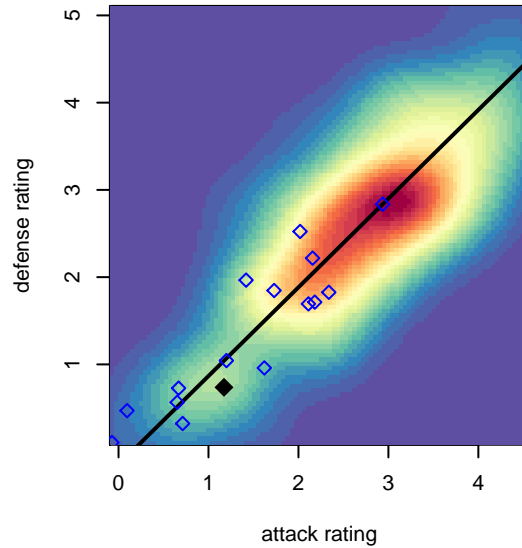

West Narrows FC Blue G98

West Narrows FC
 Gig Harbor, WA
 G98 total strength=1075
 attack=3.23 defense=2.09
 fall league = PSPL Classic 2 U17

alt names used:
 WEST NARROWSFC BLUE G98 (WA)
 WNFC Blue G'98
 West Narrows F.C. Blue 98
 WEST NARROWSFC BLUE G98 (WA)

Venues played:
 2015 2014 WA Cup GU16 Silver U16
 2015 KITG GU17 Green
 2015 River Jam U16-19
 2015 PSPL Classic 2 U17
 2015 WA Cup GU17 Gold/Silver U17

West Narrows FC Blue G98
 Dots are actual minus expected GF (blue circles) and GA (red triangles).
 Blue line is smoothed change in attack strength. Red is smoothed change in defense strength.

**attack and defense variance (black dot)
relative to other teams
and top 10 in region**

**attack and defense rating
relative to others at age
and all opponents in last 13 months**

Performance relative to 13 month average