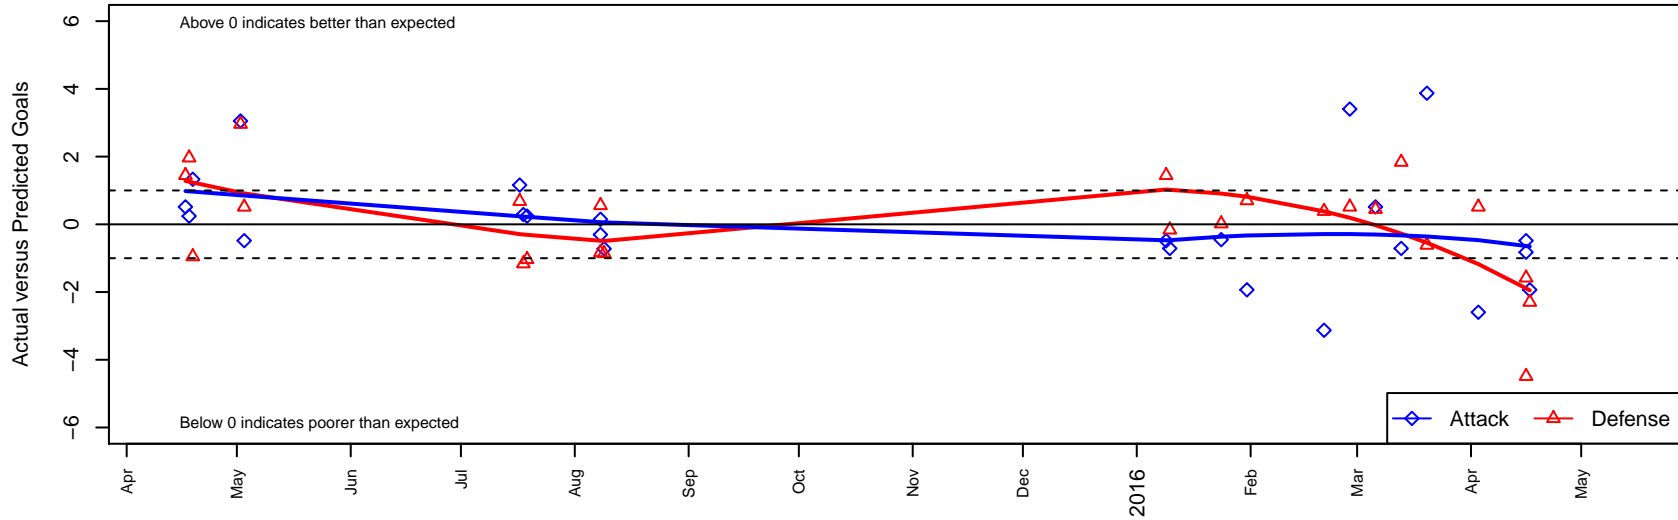

West Narrows FC Blue G98

West Narrows FC
 Gig Harbor, WA
 G98 total strength=1075
 attack=3.23 defense=2.09
 fall league = PSPL Classic 2 U17

alt names used:
 WEST NARROWSFC BLUE G98 (WA)
 WNFC Blue G'98
 West Narrows F.C. Blue 98
 WEST NARROWSFC BLUE G98 (WA)

Venues played:
 2015 2014 WA Cup GU16 Silver U16
 2015 KITG GU17 Green
 2015 River Jam U16-19
 2015 PSPL Classic 2 U17
 2015 WA Cup GU17 Gold/Silver U17

West Narrows FC Blue G98
 Dots are actual minus expected GF (blue circles) and GA (red triangles).
 Blue line is smoothed change in attack strength. Red is smoothed change in defense strength.

**attack and defense variance (black dot)
relative to other teams
and top 10 in region**

**attack and defense rating
relative to others at age
and all opponents in last 13 months**

Performance relative to 13 month average