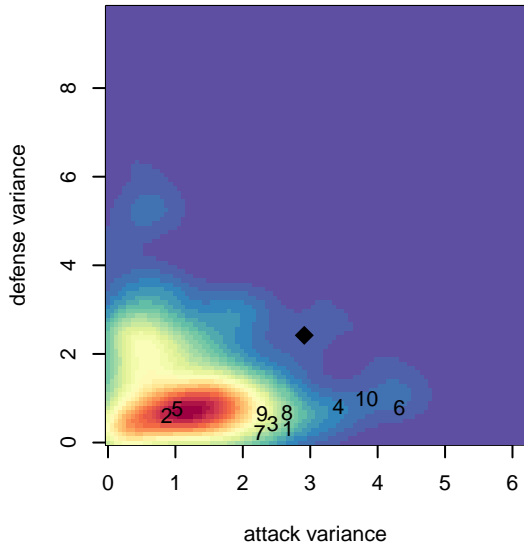

West Narrows FC Blue G98

West Narrows FC
 Gig Harbor, WA
 G98 total strength=1075
 attack=3.23 defense=2.09
 fall league = PSPL Classic 2 U17

alt names used:
 WEST NARROWSFC BLUE G98 (WA)
 WNFC Blue G'98
 West Narrows F.C. Blue 98
 WEST NARROWSFC BLUE G98 (WA)

Venues played:
 2015 2014 WA Cup GU16 Silver U16
 2015 KITG GU17 Green
 2015 River Jam U16-19
 2015 PSPL Classic 2 U17
 2015 WA Cup GU17 Gold/Silver U17

West Narrows FC Blue G98
 Dots are actual minus expected GF (blue circles) and GA (red triangles).
 Blue line is smoothed change in attack strength. Red is smoothed change in defense strength.

**attack and defense variance (black dot)
relative to other teams
and top 10 in region**

**attack and defense rating
relative to others at age
and all opponents in last 13 months**

Performance relative to 13 month average