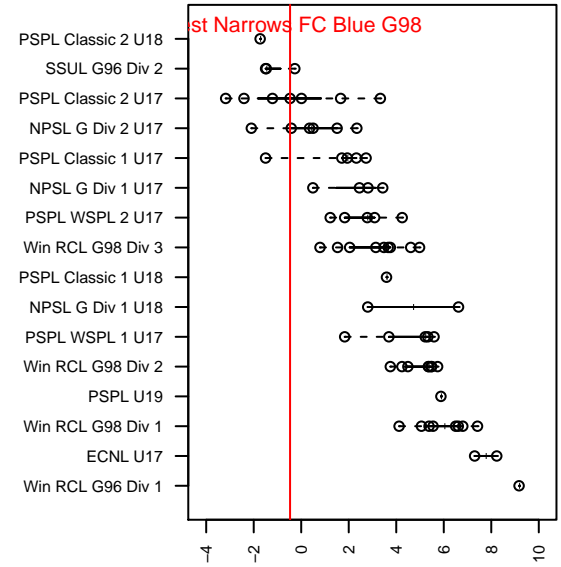

West Narrows FC Blue G98

West Narrows FC
 Gig Harbor, WA
 G98 total strength=1075
 attack=3.23 defense=2.09
 fall league = PSPL Classic 2 U17

alt names used:
 WEST NARROWSFC BLUE G98 (WA)
 WNFC Blue G'98
 West Narrows F.C. Blue 98
 WEST NARROWSFC BLUE G98 (WA)

Venues played:
 2015 2014 WA Cup GU16 Silver U16
 2015 KITG GU17 Green
 2015 River Jam U16-19
 2015 PSPL Classic 2 U17
 2015 WA Cup GU17 Gold/Silver U17

West Narrows FC Blue G98
 Dots are actual minus expected GF (blue circles) and GA (red triangles).
 Blue line is smoothed change in attack strength. Red is smoothed change in defense strength.

**attack and defense variance (black dot)
relative to other teams
and top 10 in region**

**attack and defense rating
relative to others at age
and all opponents in last 13 months**

Performance relative to 13 month average